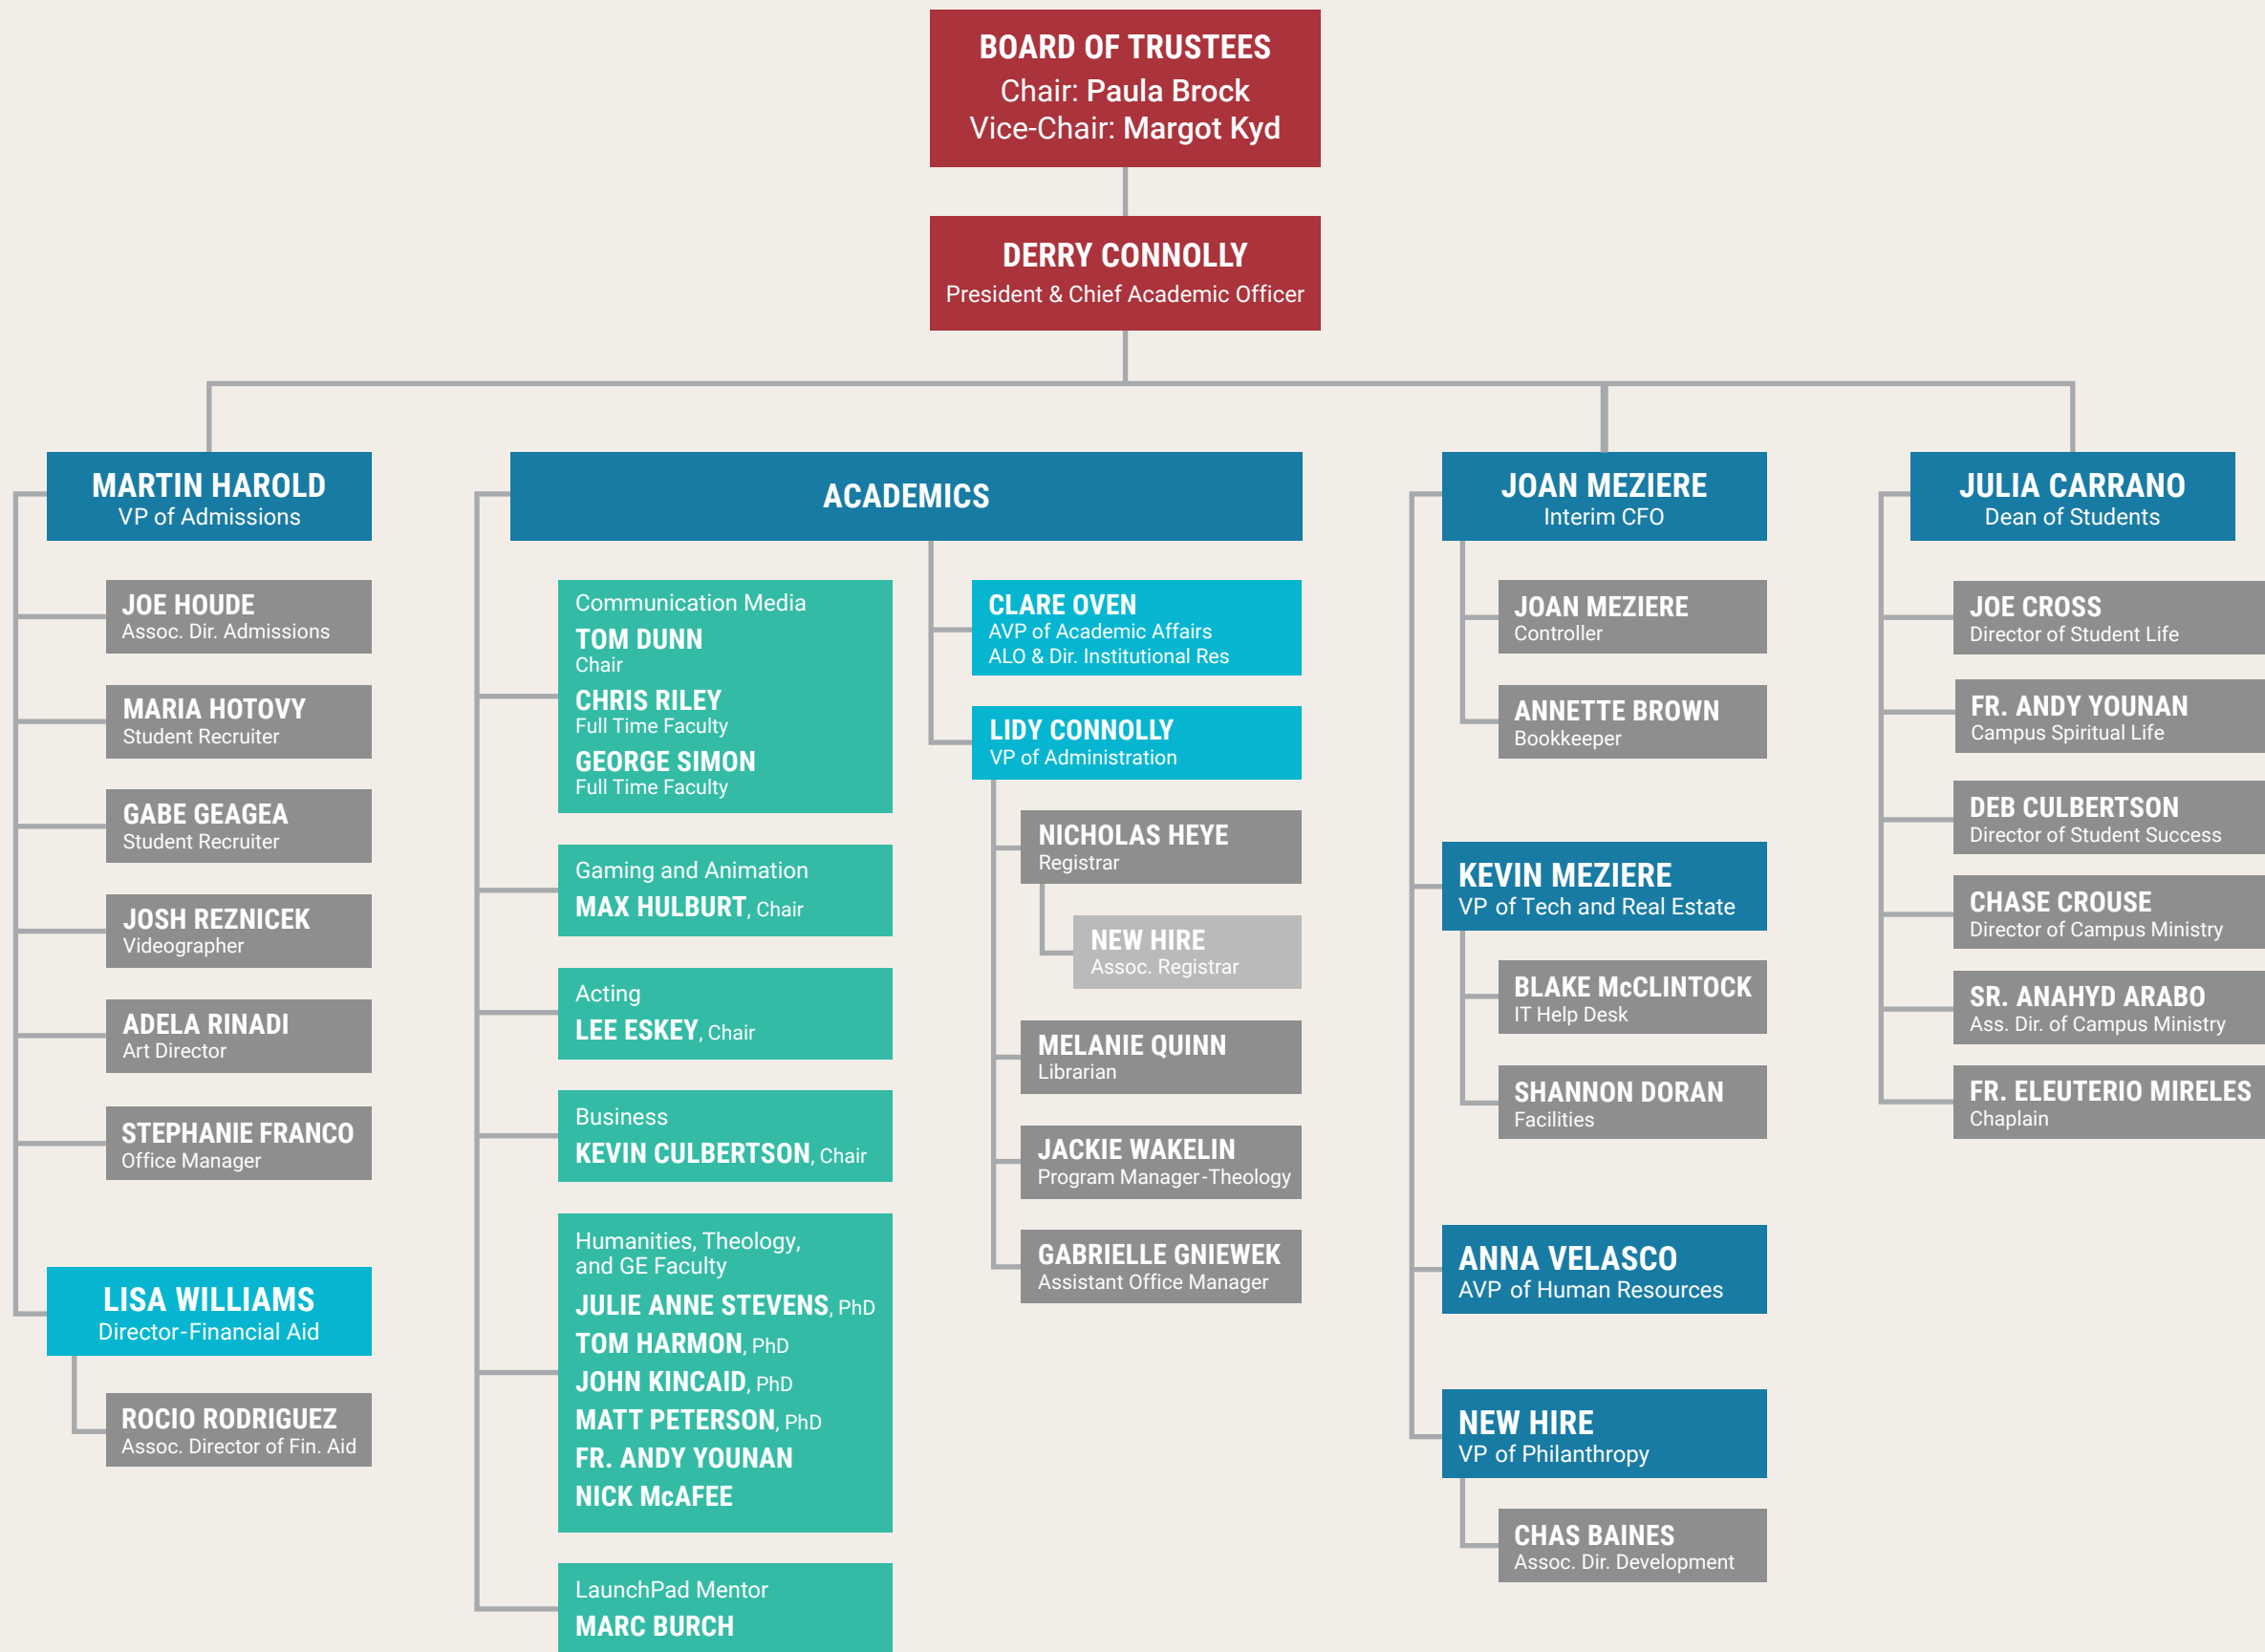

# JOHN PAUL THE GREAT CATHOLIC UNIVERSITY ORGANIZATIONAL STRUCTURE

Founding Faculty / Staff

**D. CONNOLLY, T. DUNN, L. CONNOLLY, M. HAROLD, K. MEZIERE**

President's Cabinet

**D. CONNOLLY, T. DUNN, L. CONNOLLY, M. HAROLD, K. MEZIERE, J. CARRANO, A. VELASCO**

Updated November 16th, 2017v