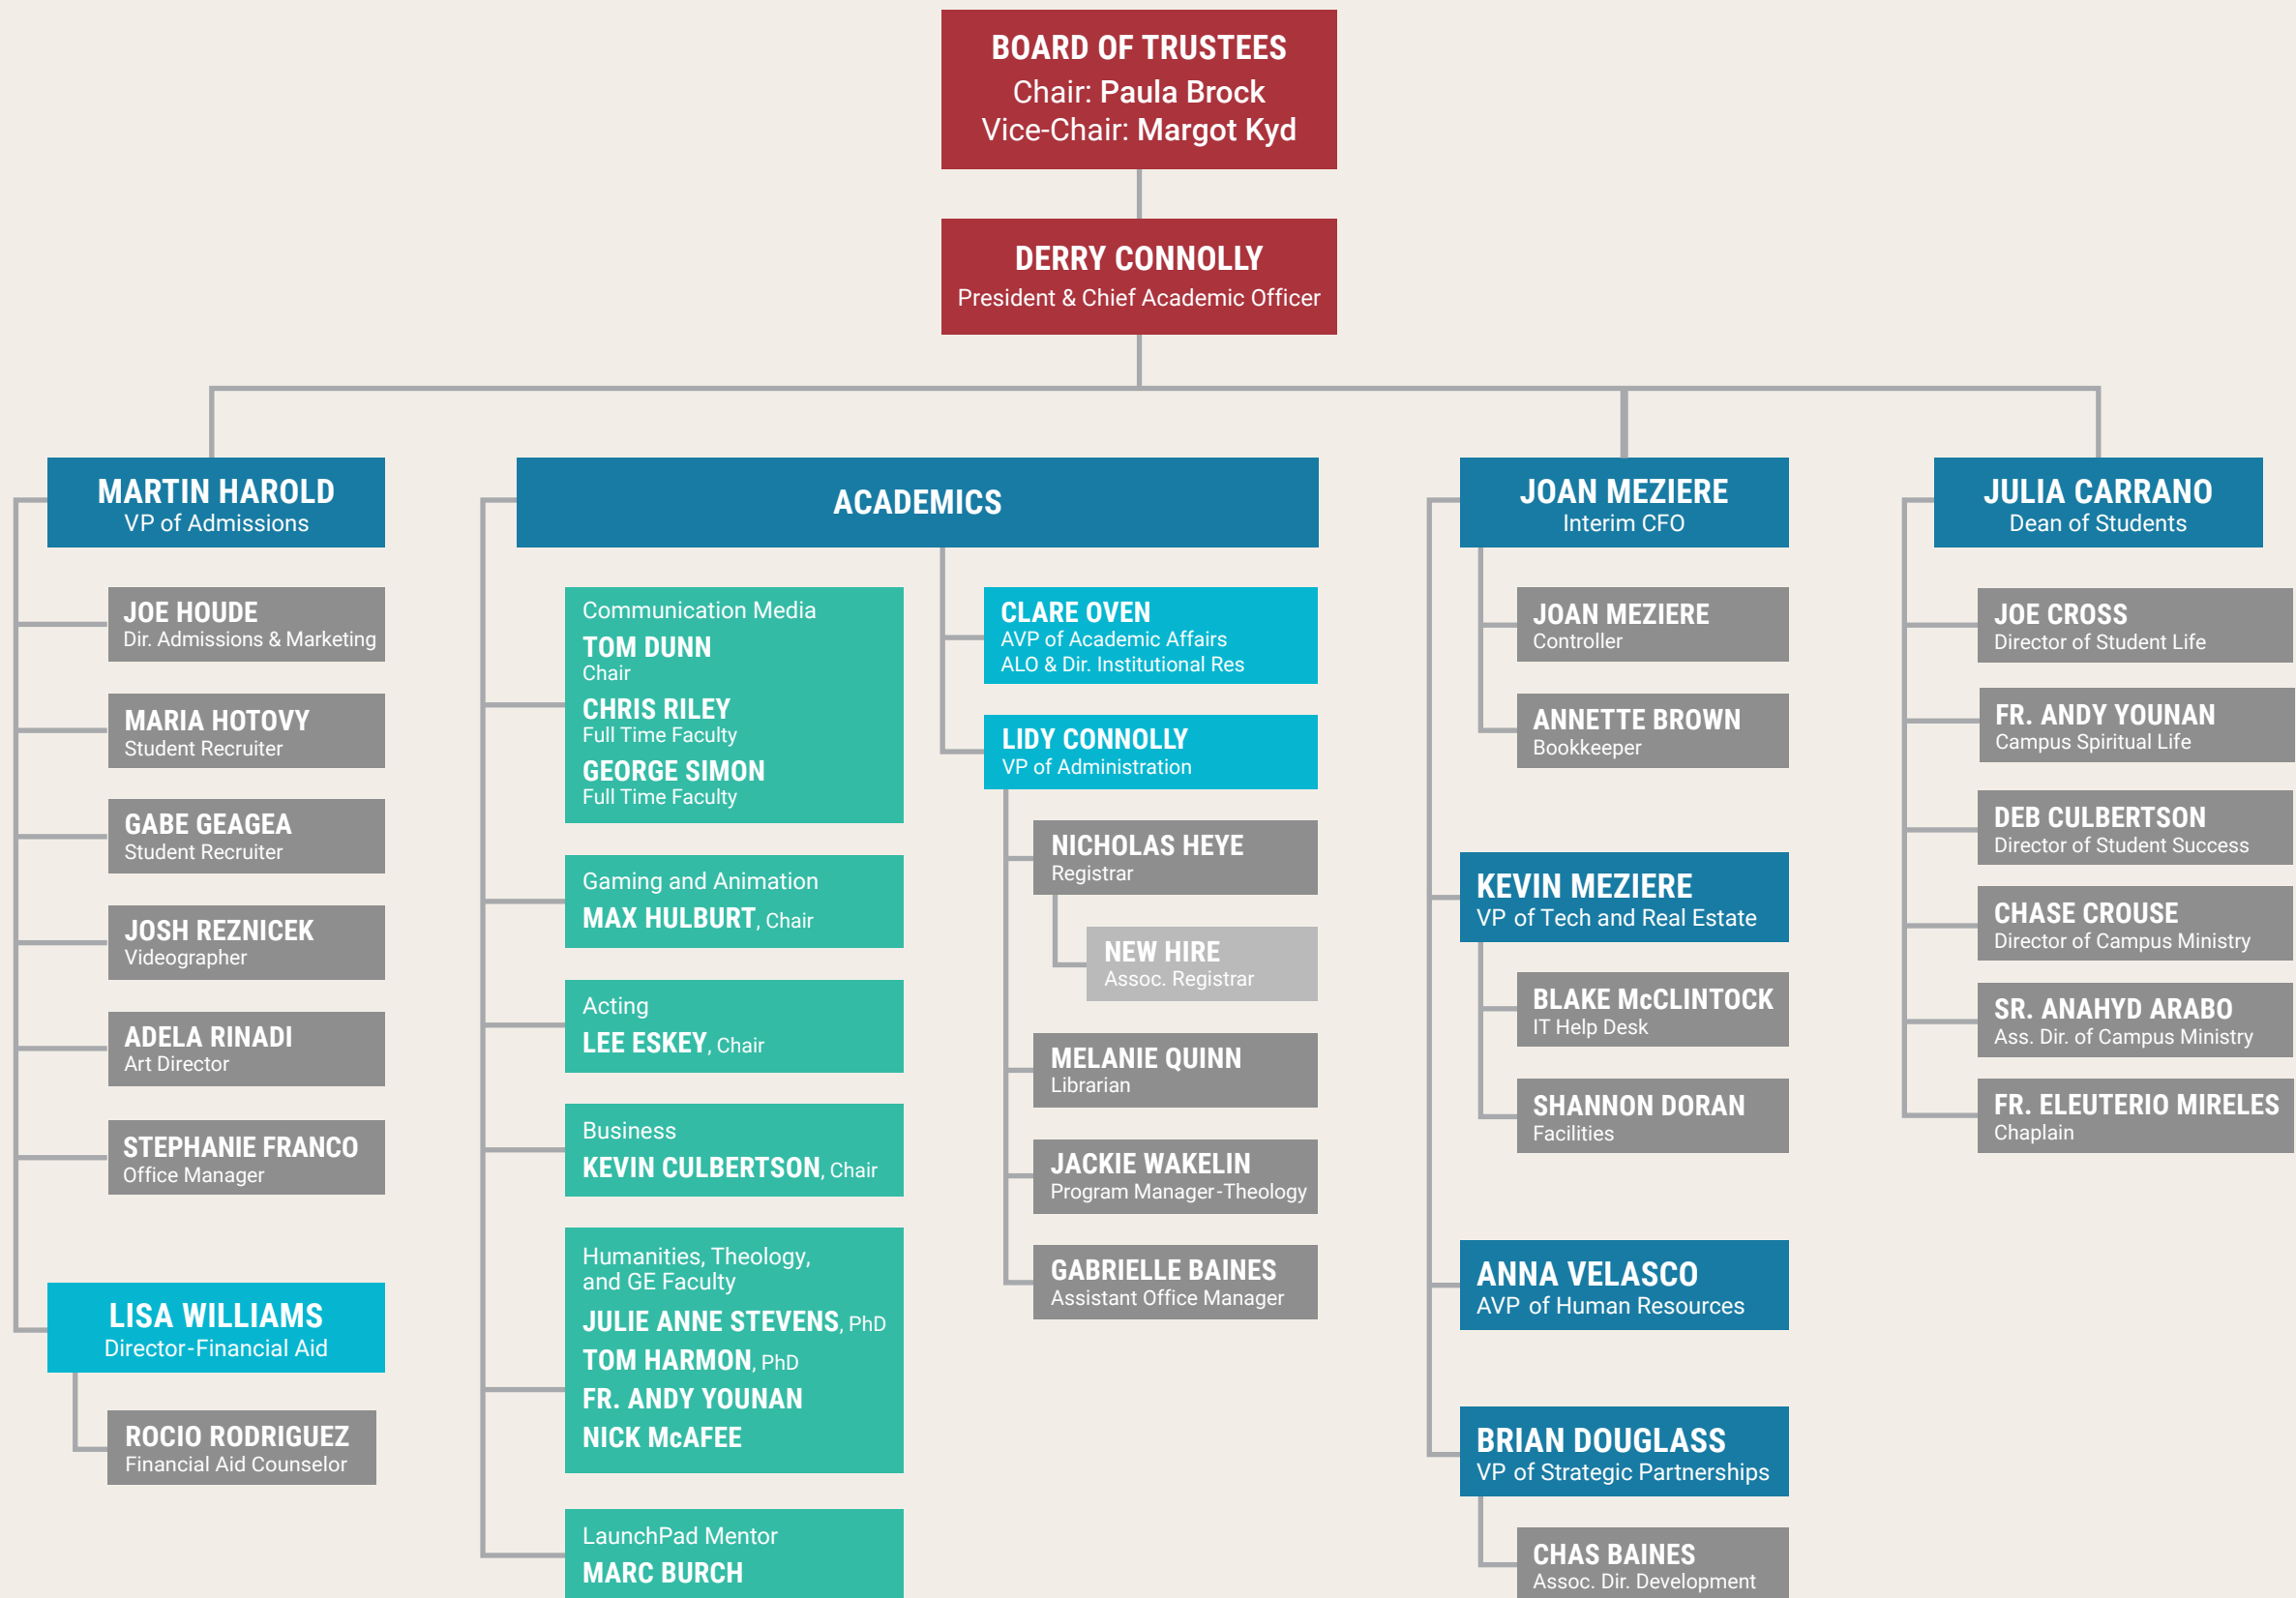

JOHN PAUL THE GREAT CATHOLIC UNIVERSITY ORGANIZATIONAL STRUCTURE

Founding Faculty / Staff

D. CONNOLLY, T. DUNN, L. CONNOLLY, M. HAROLD, K. MEZIERE

President's Cabinet

D. CONNOLLY, T. DUNN, L. CONNOLLY, M. HAROLD, K. MEZIERE, J. CARRANO, A. VELASCO, M. HULBURT

Updated February 2nd, 2018