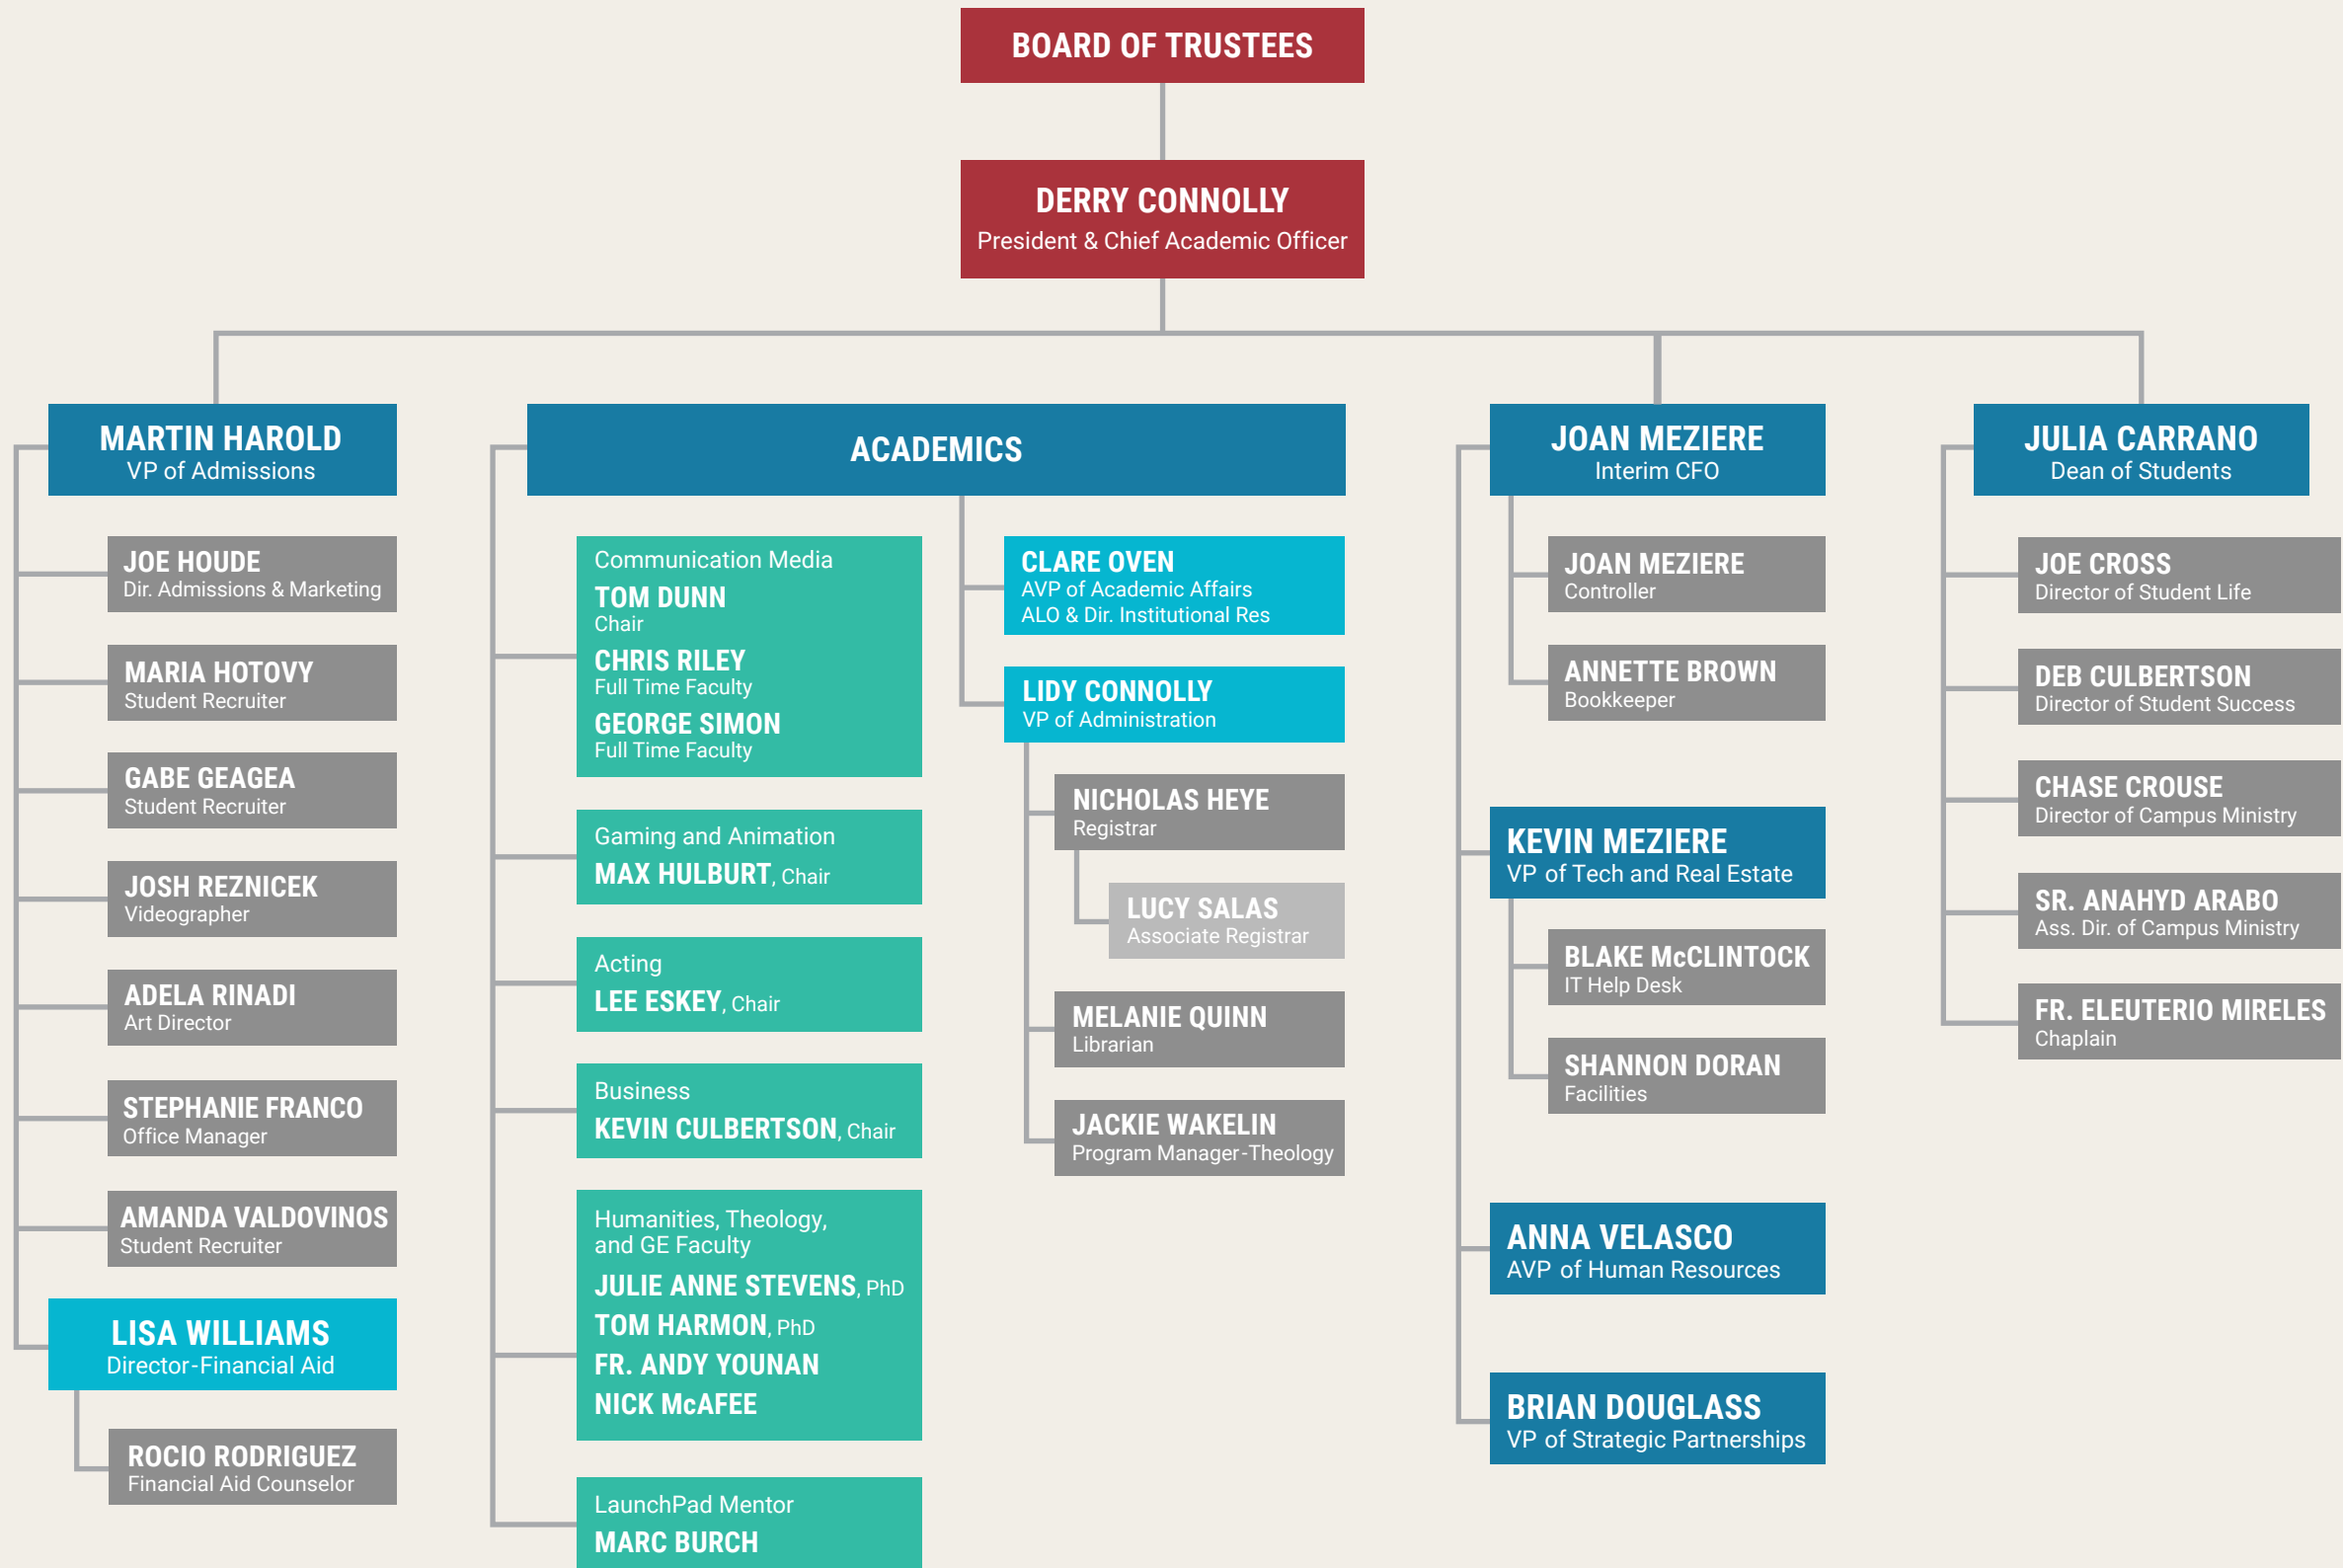

JOHN PAUL THE GREAT CATHOLIC UNIVERSITY ORGANIZATIONAL STRUCTURE

Founding Faculty / Staff

D. CONNOLLY, T. DUNN, L. CONNOLLY, M. HAROLD, K. MEZIERE

President's Cabinet

D. CONNOLLY, T. DUNN, L. CONNOLLY, B. DOUGLASS, M. HAROLD, K. MEZIERE, J. CARRANO, A. VELASCO, M. HULBURT

Updated March 19th, 2018