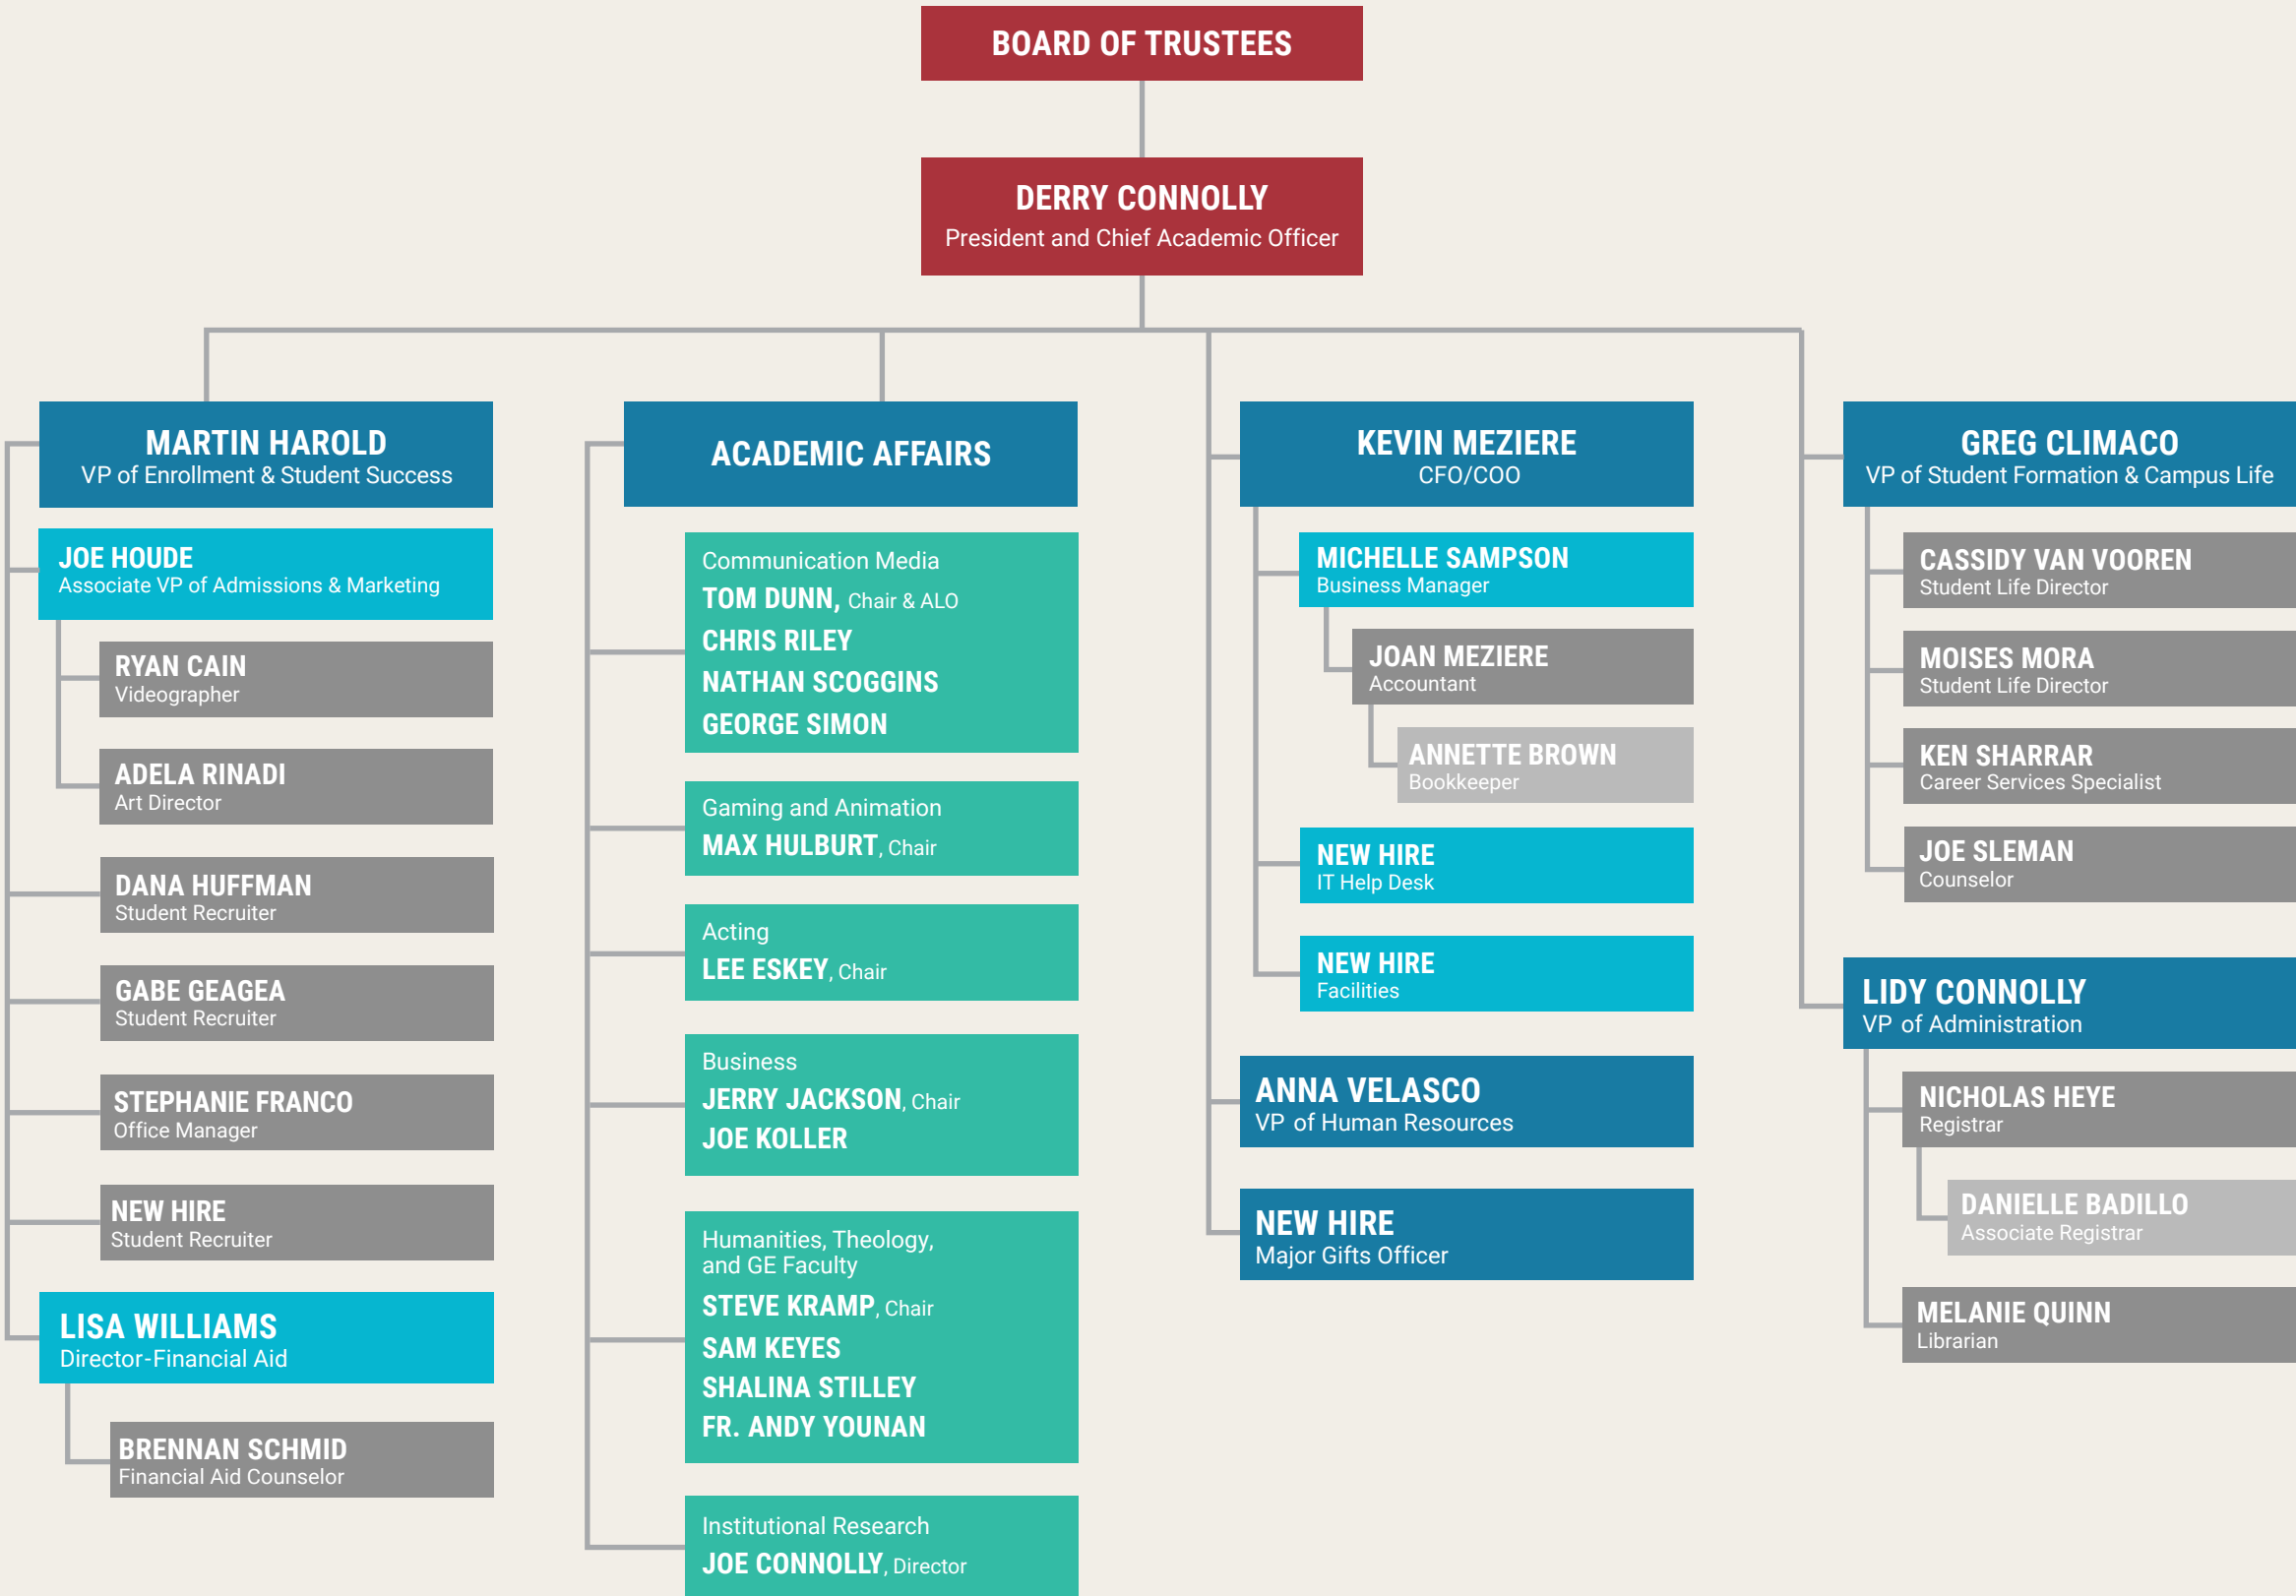

JOHN PAUL THE GREAT CATHOLIC UNIVERSITY ORGANIZATIONAL STRUCTURE

President's Cabinet
D. CONNOLLY, T. DUNN, L. CONNOLLY, M. HAROLD, K. MEZIERE, A. VELASCO, M. HULBURT, S. KRAMP, G. CLIMACO, J. HOUDE

Updated Oct. 2nd, 2020