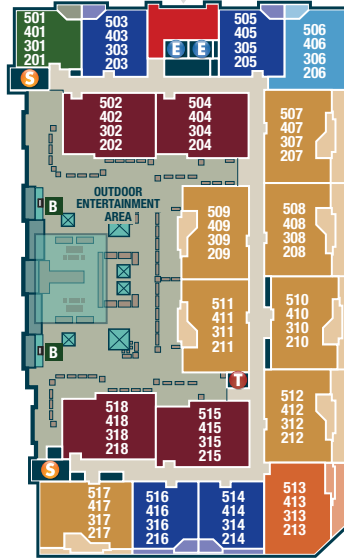

WASHINGTON AVE.

LEVEL 5: FITNESS CENTER
 LEVEL 4: BILLIARDS & GAME ROOM
 LEVEL 3: E-BUSINESS & CONFERENCE CENTER
 LEVEL 2: PET SPAW

MAP LEGEND

midrise

- PLAN A1
- PLAN A2
- PLAN B1
- PLAN B2
- PLAN B3
- PLAN B4
- PLAN B5

towns

- PLAN B6
- PLAN B7
- PLAN B8
- PLAN C1
- PLAN C2
- PLAN C3

- BUILDING NUMBER
- BARBECUES
- FIREPLACE
- ELEVATOR
- STAIRS
- TRASH
- MAIL BOXES
- RESTROOMS

LEVELS 2-5

CENTRE CITY PKWY.

LEVEL 1

Map Not To Scale