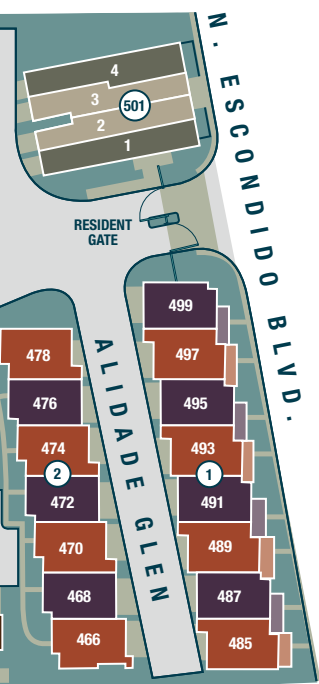

WASHINGTON AVE.

LEVEL 5: FITNESS CENTER
 LEVEL 4: BILLIARDS & GAME ROOM
 LEVEL 3: E-BUSINESS & CONFERENCE CENTER
 LEVEL 2: PET SPAW

MAP LEGEND

midrise

- PLAN A1
- PLAN A2
- PLAN B1
- PLAN B2
- PLAN B3
- PLAN B4
- PLAN B5

towns

- PLAN B6
- PLAN B7
- PLAN B8
- PLAN C1
- PLAN C2
- PLAN C3

- BUILDING NUMBER
- BARBECUES
- FIREPLACE
- ELEVATOR
- STAIRS
- TRASH
- MAIL BOXES
- RESTROOMS

LEVELS 2-5

CENTRE CITY PKWY.

LEVEL 1

Map Not To Scale